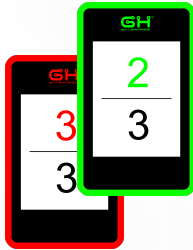

MULTIFUNCTION
THREE FUNCTIONS OF USE

ONE GATE SOLUTION
SINGLE ENTRY AND EXIT

MULTI GATE SOLUTION
DIFFERENTIATED ENTRY AND EXIT MULTI HAND SOLUTION

INDOOR USE

Advanced **LiDAR/ToF** Technology

HAND PAC AUTOMATICALLY MANAGES AND CONTROLS THE ACCESSES TO YOUR PREMISES, ALSO IN CASE OF MULTIPLE GATES

MULTIFUNCTION

AUTOMATIC PEOPLE COUNTER

HAND PAC recognizes the direction of movement and controls the number of people present in the premises.

When the full capacity is reached, it will turn RED to detect and signal any infringements.