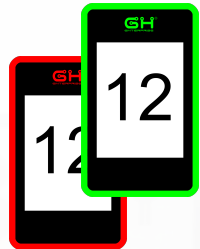

MULTIFUNCTION
THREE FUNCTIONS OF USE

ONE GATE SOLUTION
SINGLE ENTRY AND EXIT

MULTI GATE SOLUTION
DIFFERENTIATED ENTRY AND EXIT MULTI HAND SOLUTION

INDOOR USE

Advanced **LiDAR/ToF** Technology

HAND PAC AUTOMATICALLY MANAGES AND CONTROLS THE ACCESSES TO YOUR PREMISES, ALSO IN CASE OF MULTIPLE GATES

MULTIFUNCTION

AUTOMATIC PEOPLE COUNTER

HAND PAC recognizes the direction of movement and controls the number of people present in the premises.

When the full capacity is reached, it will turn RED to detect and signal any infringements.

TRAFFIC LIGHTS

YOU DECIDE THE ACCESS

MY TURN

Management of customer accesses by means of a call system. To be used in conjunction with a numeric-ticket dispenser.

CONTROL APP

AVAILABLE ON:

www.gh-enterprise.com